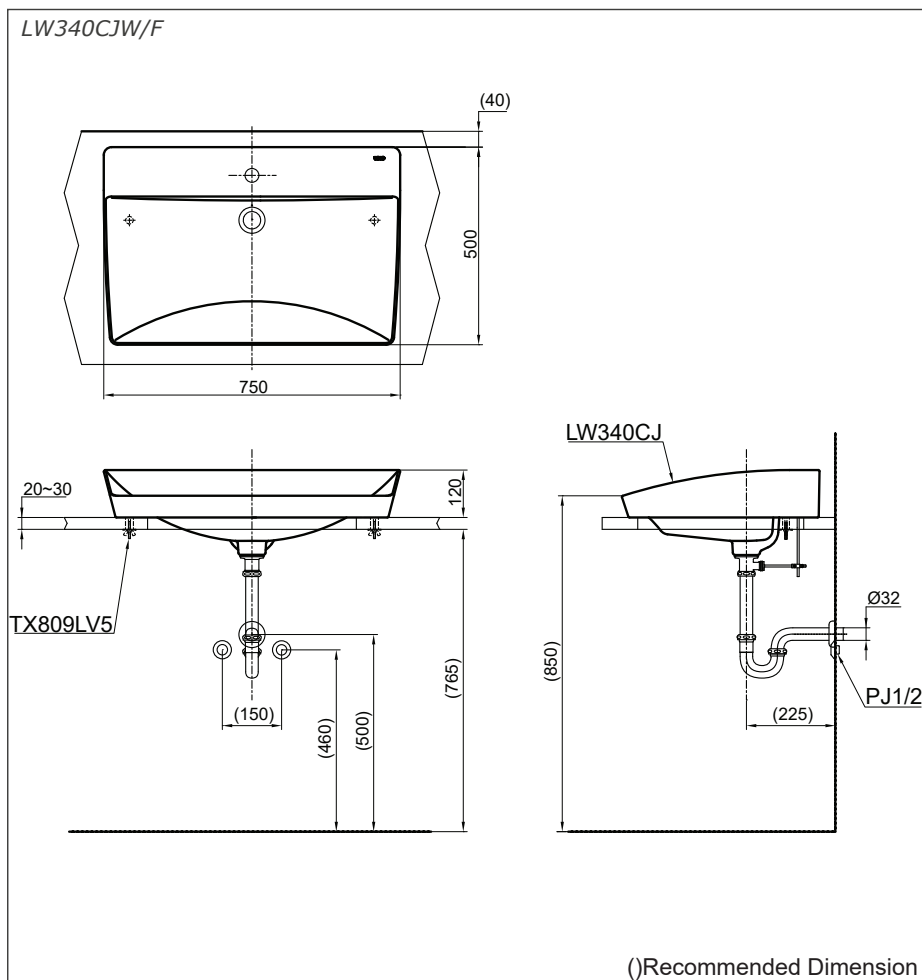

Colors

White

Please consult a TOTO representative for details